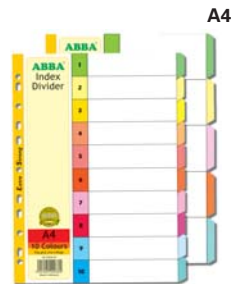

A. CARDBOARD DIVIDERS

Ref. No.	Description	Qty /ctn
A1 Plain Manilla Dividers		
PM22200-01	5 Part White A4	400sets
PM22202-01	10 Part White A4	200sets
PM22297-01	5 Part Buff A4	400sets
PM22298-01	10 Part Buff A4	240sets
XXX018	A-Z (14) White Lever Arch	450sets

A2 Standard Colour Manilla Dividers

PM22125-01	5 Part A4	400sets
PM22126-01	10 Part A4	200sets
PM22260-01	1-5 A4	400sets
PM22261-01	1-10 A4	200sets
PM22265-01	1-12 A4	200sets
PM22229-01	1-31 A4	80sets
PM22227-01	Jan-Dec A4	200sets
PM22228-01	A-Z A4	120sets

A3 Economy Colour Manilla Dividers

PM22241-01	5 Part A4	600sets
PM22242-01	10 Part A4	300sets

A4 Extra Strong Colour Manilla Dividers (With Reinforced Strips On Spine)

AB22037-01	5 Part A4	500sets
AB22038-01	10 Part A4	280sets

- Standard universal 11 holes are suitable for 2, 3, 4 ring binders, lever arch files & management files
- Die-cut, non-reinforced tabs
- Ideal for all filings

Also Available in:

- 2 / 3 / 4 / 5 / 7 / 21 / 23 holes
- A4 / Extrawide / Letter Size / A5 / A3
- Reinforced strips on spine available on request