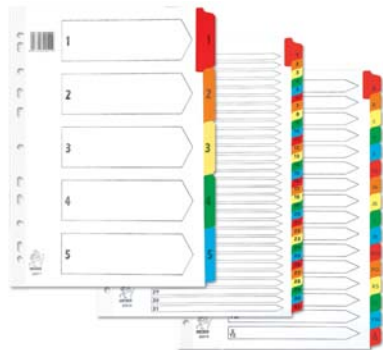

C. MYLAR DIVIDERS

Ref. No.	Description	Qty /ctn
----------	-------------	----------

C1 Standard Mylar Dividers

* 11 Universal Holes, Separate Sheet for Table of Content, Polyester Reinforced

Colour Mylar

PM22182-01	5 Part A4	240sets
PM22186-01	10 Part A4	120sets
PM22183-01	1-5 Printed A4	240sets
PM22187-01	1-10 Printed A4	120sets
PM22189-01	1-12 Printed A4	90sets
PM22191-01	1-15 Printed A4	90sets
PM22193-01	1-20 Printed A4	60sets
PM22195-01	1-31 Printed A4	10sets
PM22199-01	A-Z (20) Printed A4	60sets
PM22197-01	Jan-Dec Printed A4	90sets

C2 Economy Mylar Dividers

* 11 Universal Holes, Table of Content Printed On Front Sheet, Polyester Reinforced On Front Sheet Only

Clear Mylar

PM22337-01	1-5 Printed A4	30sets
PM22338-01	1-10 Printed A4	30sets
PM22519-01	1-12 Printed A4	20sets
PM22520-01	1-15 Printed A4	20sets
PM22521-01	1-20 Printed A4	15sets
PM22339-01	A-Z (16) Printed A4	15sets

Colour Mylar

PM22511-01	1-5 Printed A4	30sets
PM22512-01	1-10 Printed A4	30sets
PM22513-01	1-20 Printed A4	15sets
PM22514-01	1-31 Printed A4	10sets
PM22515-01	A-Z (16) Printed A4	15sets

Also Available in: