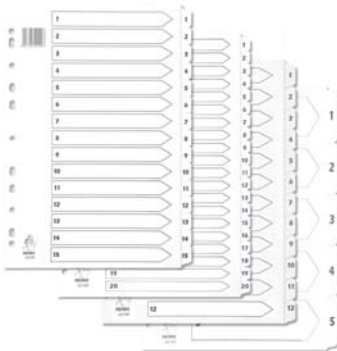

6. INDEXES & DIVIDERS

B. POLYPROPYLENE DIVIDERS

Ref. No.	Description	Qty /ctn

B1 Multi Colour PP Dividers

PM22230-01	5 Part Colour A4	300sets
PM22231-01	10 Part Colour A4	180sets

B2 Printed PP Dividers

Ref. No.	Description	Qty /ctn
PM22232E1-01	1-5 Grey A4	300sets
PM22233E1-01	1-10 Grey A4	180sets
PM22234E1-01	1-12 Grey A4	180sets
PM22288E1-01	Jan-Dec Grey A4	180sets
PM22235E1-01	1-20 Grey A4	120sets
PM22236E1-01	A-Z (20) Grey A4	120sets
PM22237E1-01	1-31 Grey A4	90sets
PM22289E1-01	1-54 Grey A4	54sets

Also Available in:

- Extrawide / Letter size / A5
- Insertable PP
- Private label programme with special thickness & colours available on request

C. MYLAR DIVIDERS

Ref. No.	Description	Qty /ctn

C1 Standard Mylar Dividers

* 11 Universal Holes, Separate Sheet for Table of Content, Polyester Reinforced

Clear Mylar

PM22181-01	1-5 Printed A4	240sets
PM22185-01	1-10 Printed A4	120sets
PM22188-01	1-12 Printed A4	90sets
PM22190-01	1-15 Printed A4	90sets
PM22192-01	1-20 Printed A4	60sets
PM22194-01	1-31 Printed A4	10sets
PM22198-01	A-Z (20) Printed A4	60sets
PM22196-01	Jan-Dec Printed A4	90sets