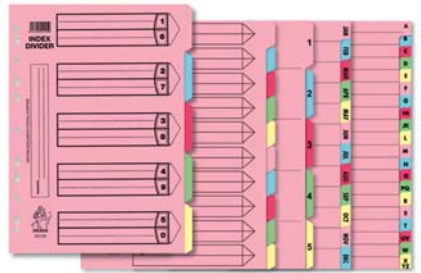

A. CARDBOARD DIVIDERS

Ref. No.	Description	Qty /ctn
A1 Plain Manilla Dividers		
PM22200-01	5 Part White A4	400sets
PM22202-01	10 Part White A4	200sets
PM22297-01	5 Part Buff A4	400sets
PM22298-01	10 Part Buff A4	240sets
XXX018	A-Z (14) White Lever Arch	450sets

A2 Standard Colour Manilla Dividers

PM22125-01	5 Part A4	400sets
PM22126-01	10 Part A4	200sets
PM22260-01	1-5 A4	400sets
PM22261-01	1-10 A4	200sets
PM22265-01	1-12 A4	200sets
PM22229-01	1-31 A4	80sets
PM22227-01	Jan-Dec A4	200sets
PM22228-01	A-Z A4	120sets

- Standard universal 11 holes are suitable for 2, 3, 4 ring binders, lever arch files & management files
- Die-cut, non-reinforced tabs
- Ideal for all filings

Also Available in:

- 2 / 3 / 4 / 5 / 7 / 21 / 23 holes
- A4 / Extrawide / Letter Size / A5 / A3
- Reinforced strips on spine available on request