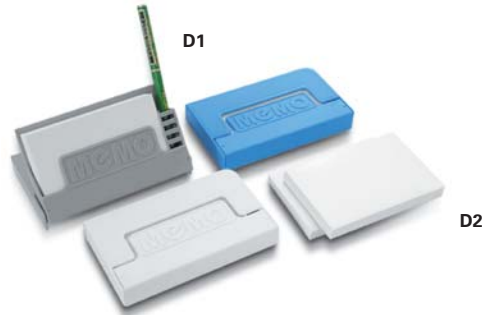

D. MEMO CASSETTES

Ref. No.	Description	Qty /ctn
D1 AB29557AS	Opaque	240pcs
D2 AB29571	Memo Refill Pad 100 Shts (3 in 1)	240pcs

- Foldable
- Comes with pen holder
- For tabletop convenience