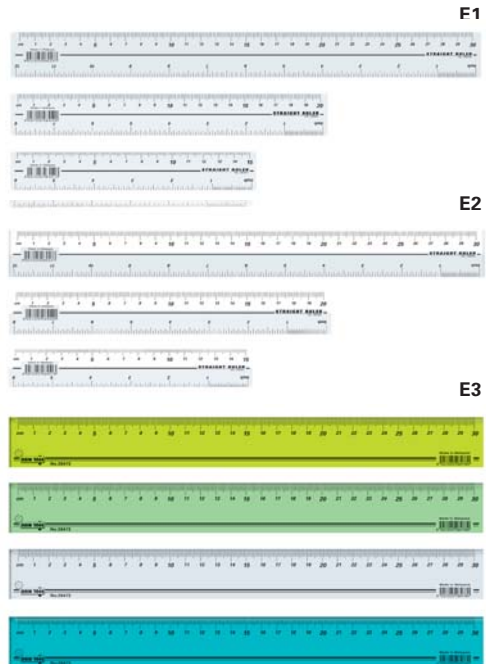

## E. RULERS

Ref. No.	Description	Qty /ctn
<b>Clear Plastic Flexible Ruler</b>		
<b>E1</b> RA28451	6" / 15cm 1 col. print	1440pcs
RA28452	8" / 20cm 1 col. print	1440pcs
RA28453	12" / 30cm 1 col. print	1440pcs
<b>E2</b> RA28454	6" / 15cm 2 col. print	1440pcs
RA28456	8" / 20cm 2 col. print	1440pcs
RA28458	12" / 30cm 2 col. print	1440pcs

### Hi-Grade Plastic Ruler

<b>E3</b> RA28471_ _	30cm (Only cm) 1 col. print	720pcs
RA28473_ _	12" / 30cm 1 col. print	720pcs

Standard Colours Available : Clear (C1), Asst (AS) - Ylw, Grn & Blue

	
Clear (C1)	Asst (AS)

Please quote the ref. no for the required colour

- High quality ruler
- Measure anything, any place, any time you like
- Special design requirement available on request