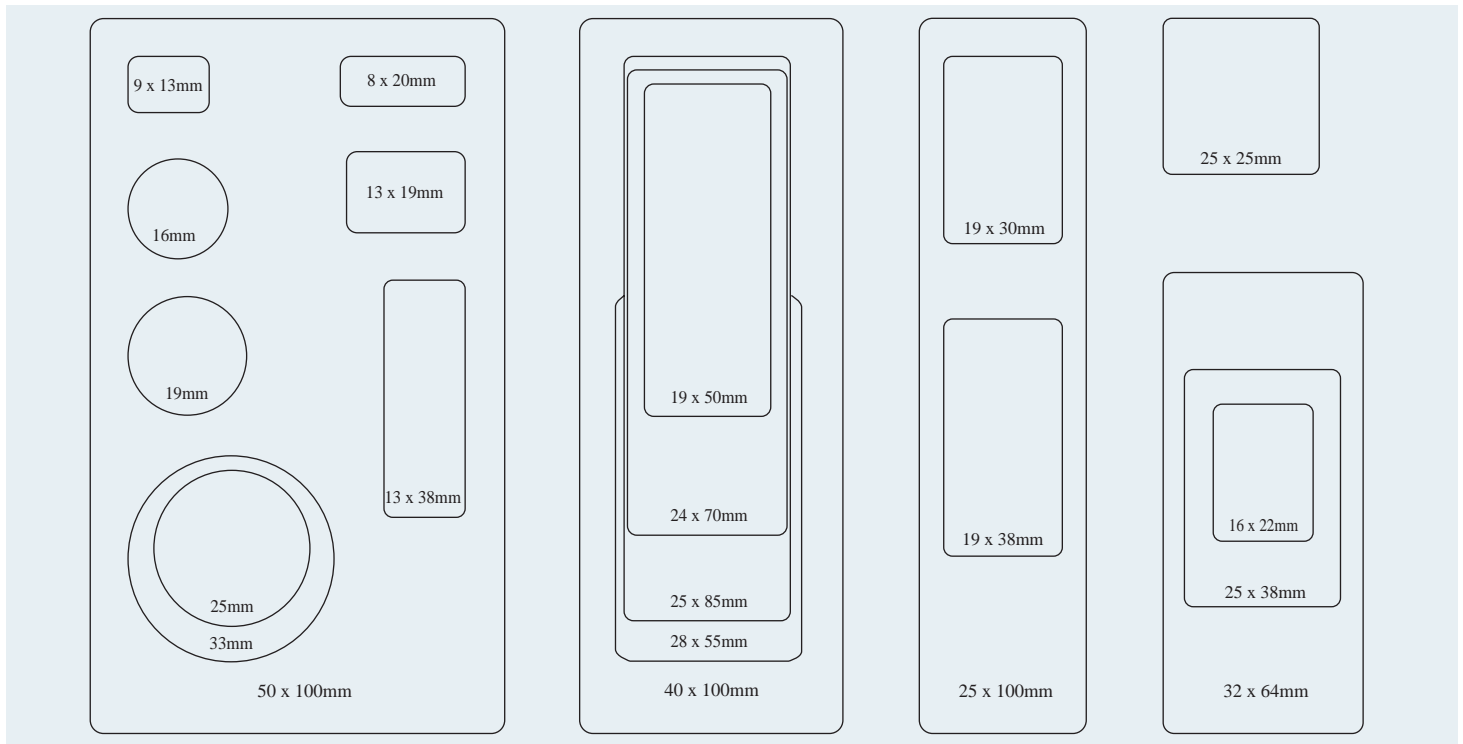

Label & Paper Products

White and Coloured Self Adhesive Stickers