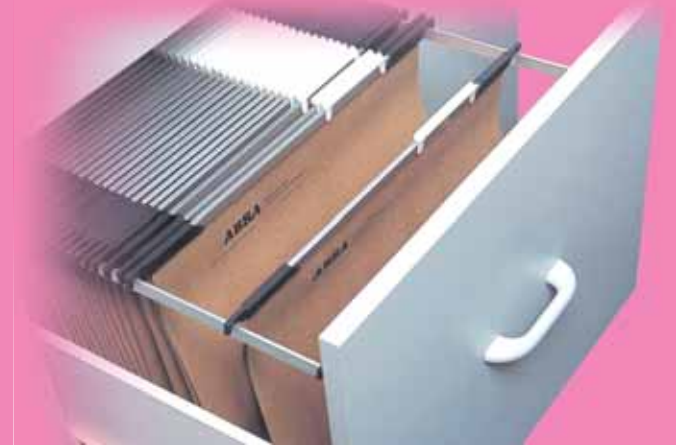

2 Hole Punch

Ref No.	Description	Qty/Ctn
AB24015AS	ABBA D Punch	72pcs

- Assorted colour
- Punching capacity : 2.5mm

Continuous Filing Pocket

Ref No.	Description	Qty/Ctn
AB22122	ABBA Filing Pocket	10box

- 25pcs x 2 sets
- Linked style system for use in desk drawer cabinet
- Strong support by solid metal hanger and thick kraft paper

Laminating Film

Ref No.	Size	Thickness
AB28103	54 x 86mm	150mc
AB28101	65 x 95mm	150mc
AB28102	70 x 100mm	150mc
AB28104	75 x 110mm	150mc
AB28106	220 x 307mm (A4)	100mc

- 100pcs per box
- High quality glossy film
- Fast coating time using low temperature
- Ideal for all documents requires protection