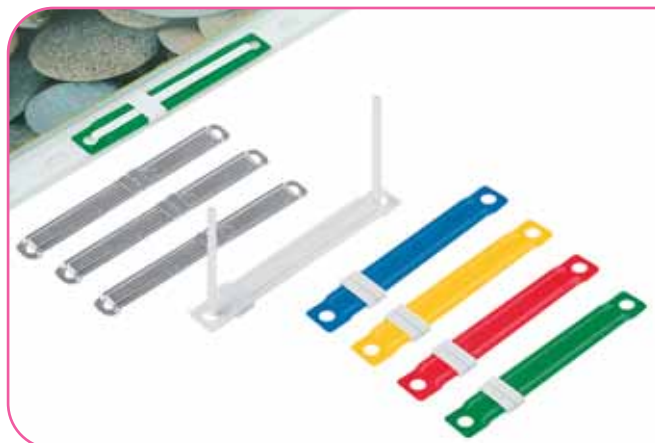

Fastener

Ref No.	Description	Qty/Ctn
AB22089	Metal fastener 8cm	100box
AB22013	Colour fastener 8cm	100box
AB22014	White fastener 8cm	100box

- 50sets per inner box
- For standard two-hole punching, complete with base & prongs
- Ideal for fixing presentation file, manila folders & etc.