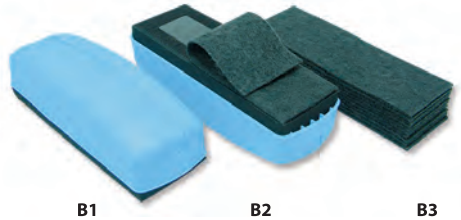

## B. WHITEBOARD ERASERS

Ref. No.	Description	Qty /ctn
B1	Saloon Refillable Erasers (Non-Magnetic)	12pcs x 12bx
B2	Saloon Refillable Erasers (Magnetic)	12pcs x 12bx
B3	Fabric Refill	10pcs x 12bx

- With changeable refill
- Durable cover for solid feel
- Recommended accessories: Fabric Refill RA29120