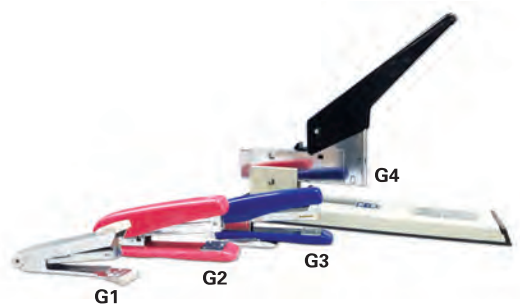

G. STAPLERS

Ref. No.	Description	Staple Use	Qty /ctn
G1 AB24080	HD-10 (Asst)	No. 10	300pcs
G2 AB24081	55N (Asst)	No. 3 (24/6)	120pcs
G3 AB24085	B88R (Asst)	No. B8 (2115 1/4")	120pcs
G4 AB24083	12/24S (Grey)	23/6-23/24	10pcs