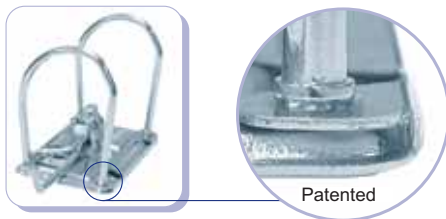

Paperboard Lever Arch File

Extra Strong, Hassle Free Usage & Lasting Tested & Recognized

ABBA GOLD

Ref No.	Description	Qty/Ctn
AB10001	75mm FC	24/50pcs
AB10002	50mm FC	24/50pcs
AB10003	75mm A4	24/50pcs

- High quality board for hardwearing & durability
- Embossed & lacquered outer, water resistant cover
- Metal fingering for easy retrieval
- Rado slots for locking & metal shoes for corner protection
- With extra strong mechanism (Patented)
- Comes with unique colour indexes

Extra Strong, Hassle Free Usage & Lasting Tested & Recognized

ABBA SILVER

Ref No.	Description	Qty/Ctn
AB10006	75mm FC	24/50pcs
AB10147	50mm FC	24/50pcs

- High quality board for hardwearing & durability
- Embossed & lacquered outer, water resistant cover
- Metal fingering for easy retrieval
- Rado slots for locking & metal shoes for corner protection
- With extra strong mechanism (Patented)

- Metal fingering for easy retrieval
- Rado slots for locking & metal shoes for corner protection
- Strong Mechanism

* 2 types : Flat pack with slide in plate & fixed clip

• Quality cardboard with smooth marble paper cover