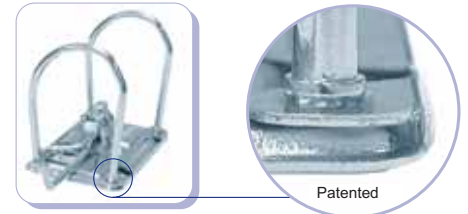

Paperboard Lever Arch File

Extra Strong, Hassle Free Usage & Lasting Tested & Recognized

ABBA GOLD

Ref No.	Description	Qty/Ctn
AB10001	75mm FC	24/50pcs
AB10002	50mm FC	24/50pcs
AB10003	75mm A4	24/50pcs

- High quality board for hardwearing & durability
- Embossed & lacquered outer, water resistant cover
- Metal fingering for easy retrieval
- Rado slots for locking & metal shoes for corner protection
- With extra strong mechanism (Patented)
- Comes with unique colour indexes

Extra Strong, Hassle Free Usage & Lasting Tested & Recognized

ABBA SILVER

Ref No.	Description	Qty/Ctn
AB10006	75mm FC	24/50pcs
AB10147	50mm FC	24/50pcs

- High quality board for hardwearing & durability
- Embossed & lacquered outer, water resistant cover
- Metal fingering for easy retrieval
- Rado slots for locking & metal shoes for corner protection
- With extra strong mechanism (Patented)

- Metal fingering for easy retrieval
- Rado slots for locking & metal shoes for corner protection
- Strong Mechanism

* 2 types : Flat pack with slide in plate & fixed clip

• Quality cardboard with smooth marble paper cover