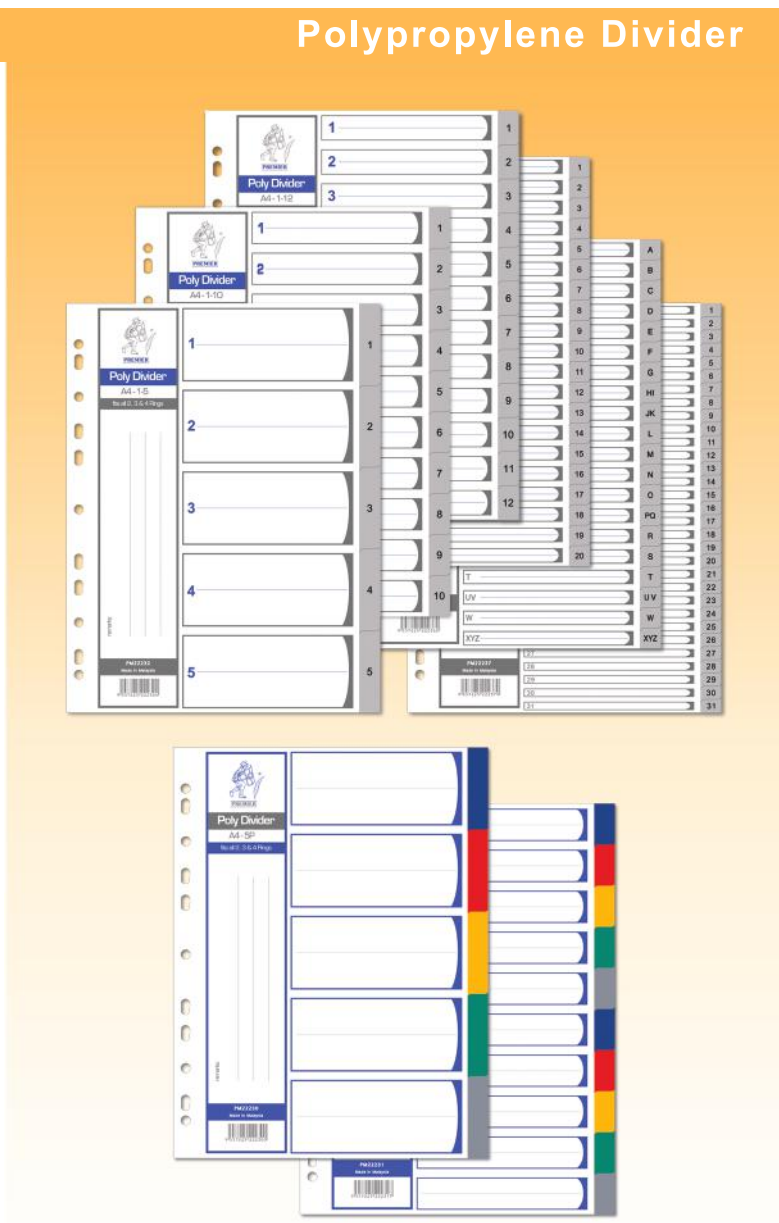

Divider & Index

Polypropylene Divider

Ref No.	Description	Qty/Ctn
PM22230-01	A4 PP Col 5 Part	300sets
PM22231-01	A4 PP Col 10 Part	180sets
PM22232E1-01	A4 PP Grey 1-5	300sets
PM22233E1-01	A4 PP Grey 1-10	180sets
PM22234E1-01	A4 PP Grey 1-12	180sets
PM22235E1-01	A4 PP Grey 1-20	120sets
PM22236E1-01	A4 PP Grey A-Z	120sets
PM22237E1-01	A4 PP Grey 1-31	90sets
PM22288E1-01	A4 PP Grey Jan-Dec	180sets

- Available in multi-coloured & grey with printing on tab
- Durable & long lasting polypropylene material
- Standard universal 11 holes suitable for 2,3,4 ring binders, lever arch file & management file
- Making your filing easy & organise