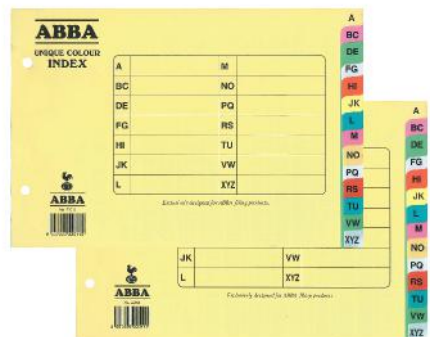

Index

Ref No.	Description	Qty/Ctn
AB22011	ABBA A-Z Col Index	250sets
XXX048	NB A-Z Kraft Index 8's	700sets

- A5 size
- 2 holes punched for lever arch file & ring file